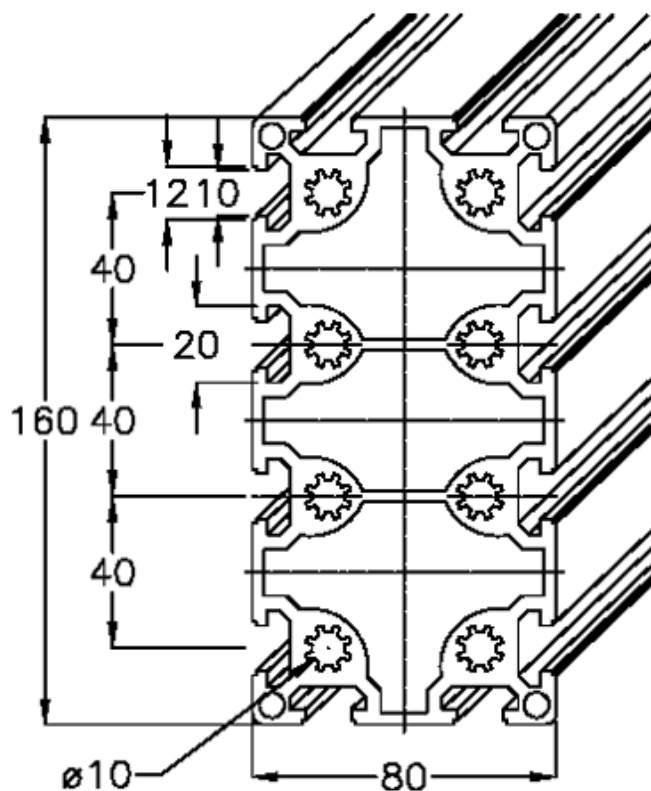

Data Sheet

Article number: 058032801605600

Description: Hepco MCS Profile 80x160
0-132-8016 length 5600mm

Measures

Length mm = 5600

Weight (kg) = 50.96